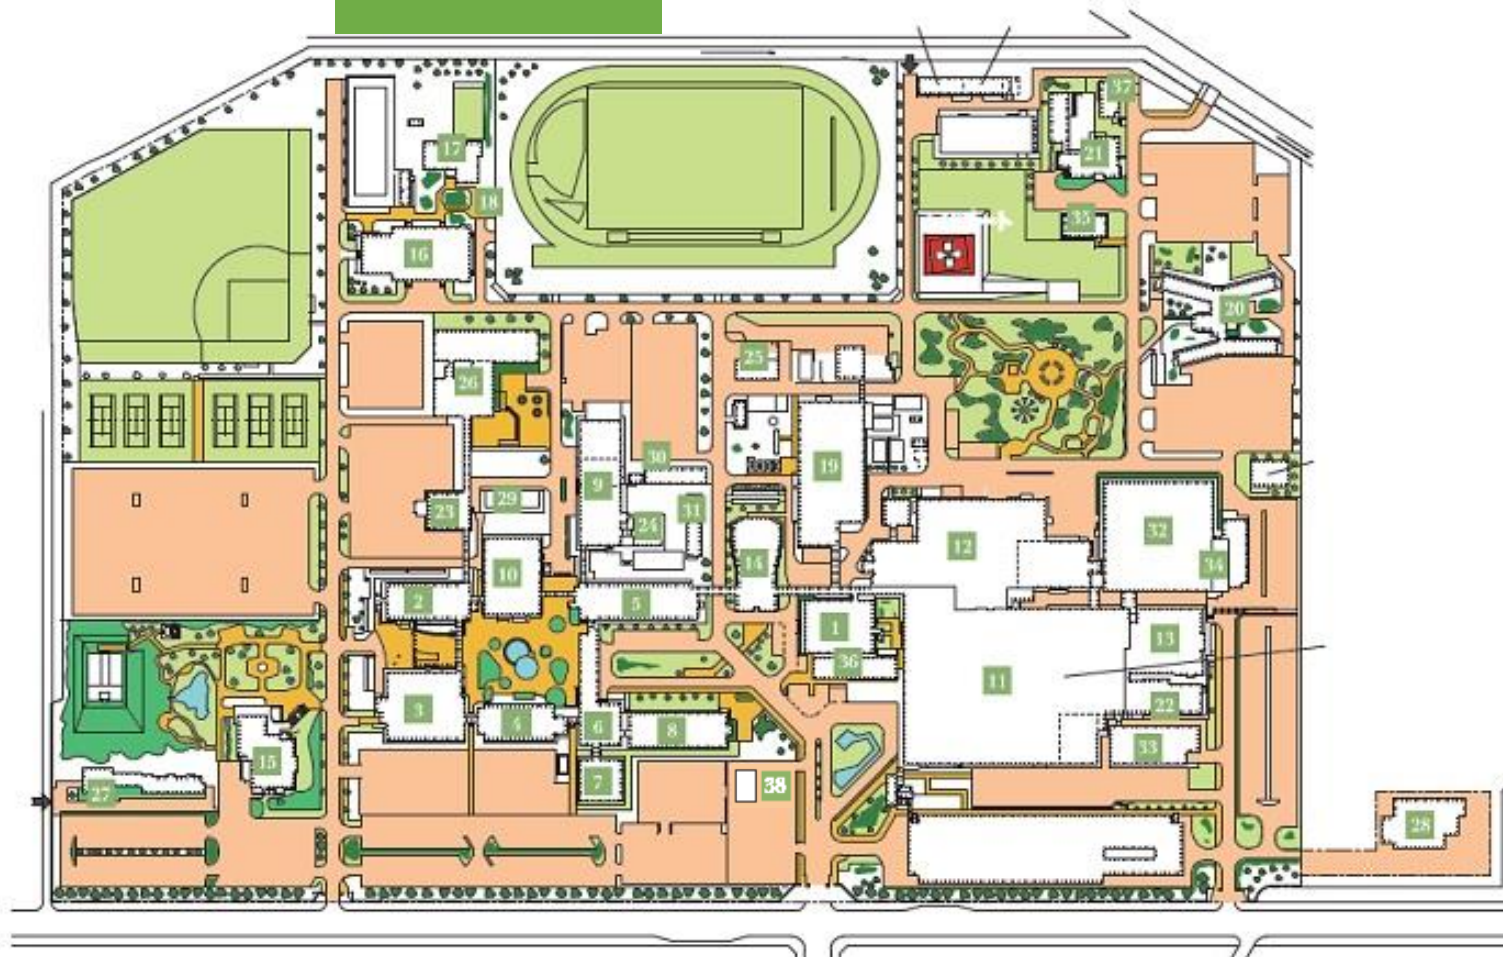

IZUMO campus

SHIMANE UNIVERSITY CAMPUS MAP

1 Faculty of Medicine Administration Building	12 Ward A , B	21 Nursery School	33 Training Building for Young Doctors
2 Lecture Building	13 High Energy Treatment Building	21 Faculty of Medicine Assembly Hall	34 Advanced Trauma Center
3 Laboratory Building	14 Clinical Lecture Building	22 MRI-CT Equipment Building	35 Accommodation facility for child patients and their families (Dan Dan House)
4 Basic Research Building	14 Large Auditorium	23 Research Building 3	36 Onsite out-of-hospital Pharmacy (Zebra Building)
5 Clinical Research Building	14 Small Auditorium	24 RI Research Building	37 Childcare Facility
6 Collaborative Research Building	15 Health Service Center Izumo	25 Garbage Incinerator Room, Generator Room	38 Multipurpose Triage Space (COVID-19 Triage Center) *TCD: 2021/10
7 Collaborative Research Building 2	15 Cafeteria	26 School of Nursing Building	
8 Research Building 2	15 University Union Izumo	27 International House Izumo	
9 RI Experimental Facility	16 Gymnasium	28 Cooperative Research Center (Medical Liaison Division)	
9 Center for Scientific Research Support	17 Martial Arts Hall	29 Tutorial Building	
10 Library Building	18 Gym Equipment Storehouse	30 Collaborative Research Building 3	
10 Academic Affairs Division	19 Central Machinery Room	31 Collaborative Research Building 4	
11 Outpatient Clinics and Central Clinical Facilities	20 Nurse's Housing	32 Ward C	